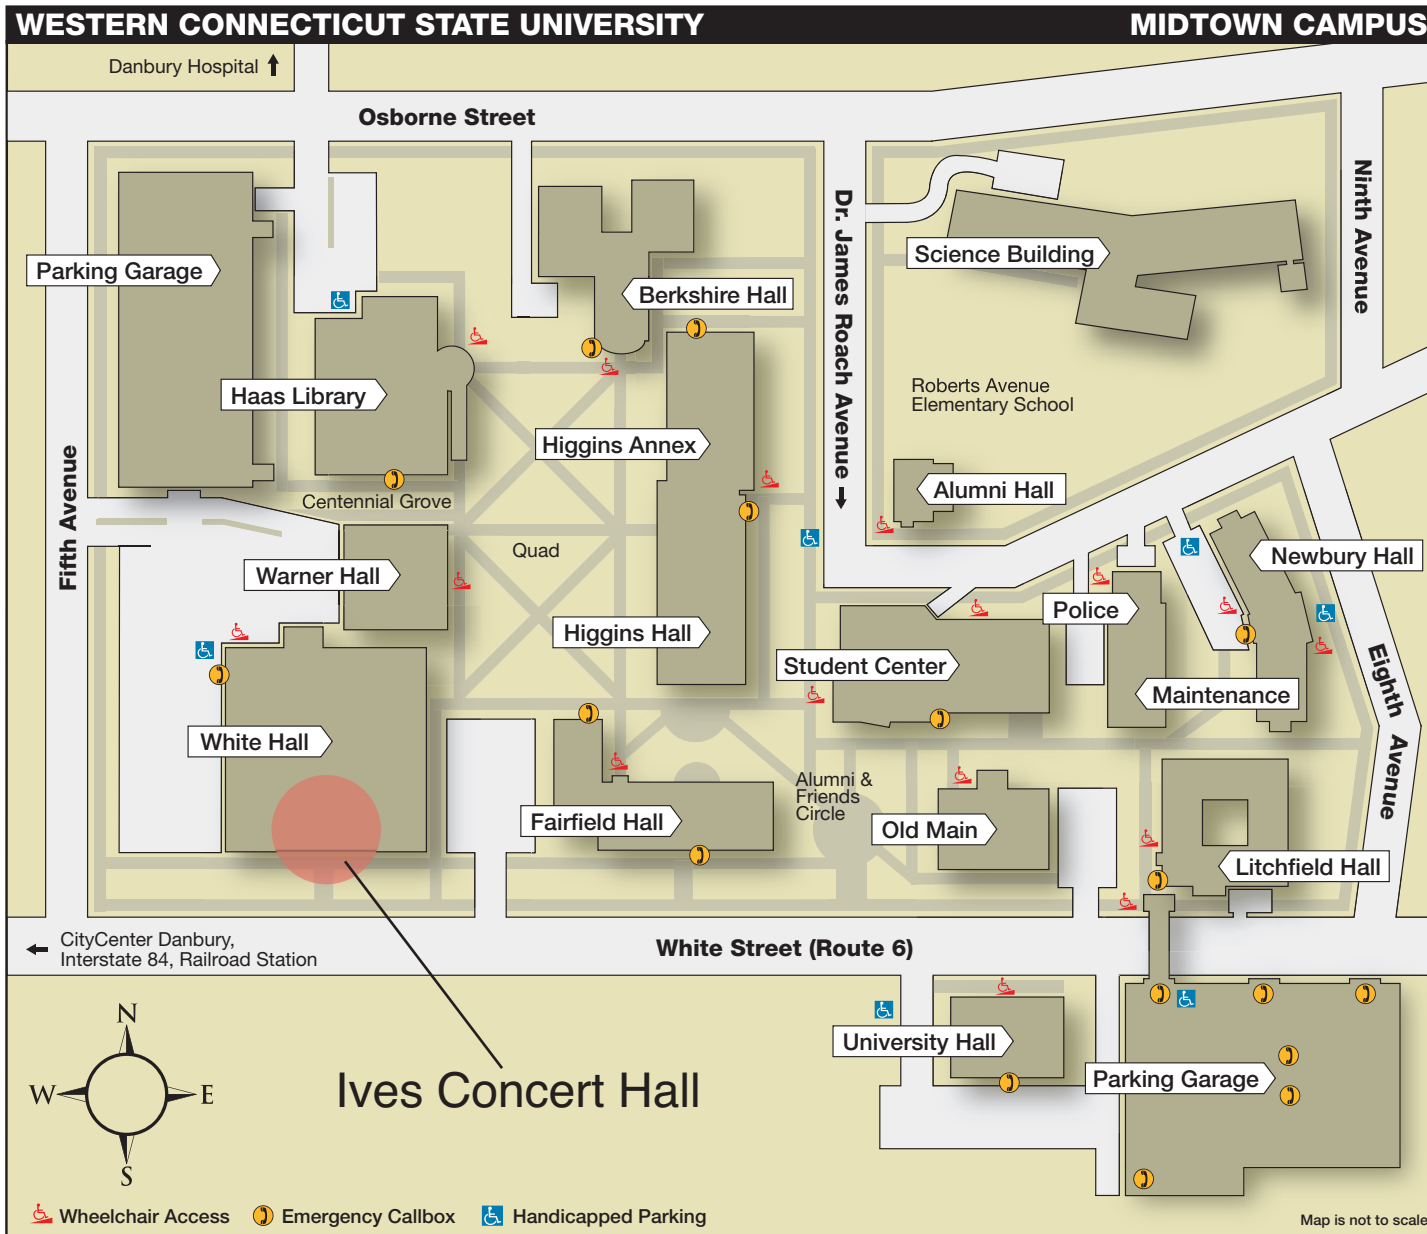

Midtown Campus Map & Directions

To Midtown campus

From the East: Take Exit 5 off I-84 to first traffic light (Clapboard Ridge Road); turn right and continue on Main Street to White Street (fifth traffic light); turn left on White Street and continue one half mile to campus on left.

From the West: Take Exit 5 off I-84 to first traffic light (Main Street); turn right and continue on Main Street to White Street (fourth traffic light); turn left on White Street and continue one half mile to campus on left.

**WESTERN
CONNECTICUT
STATE UNIVERSITY**